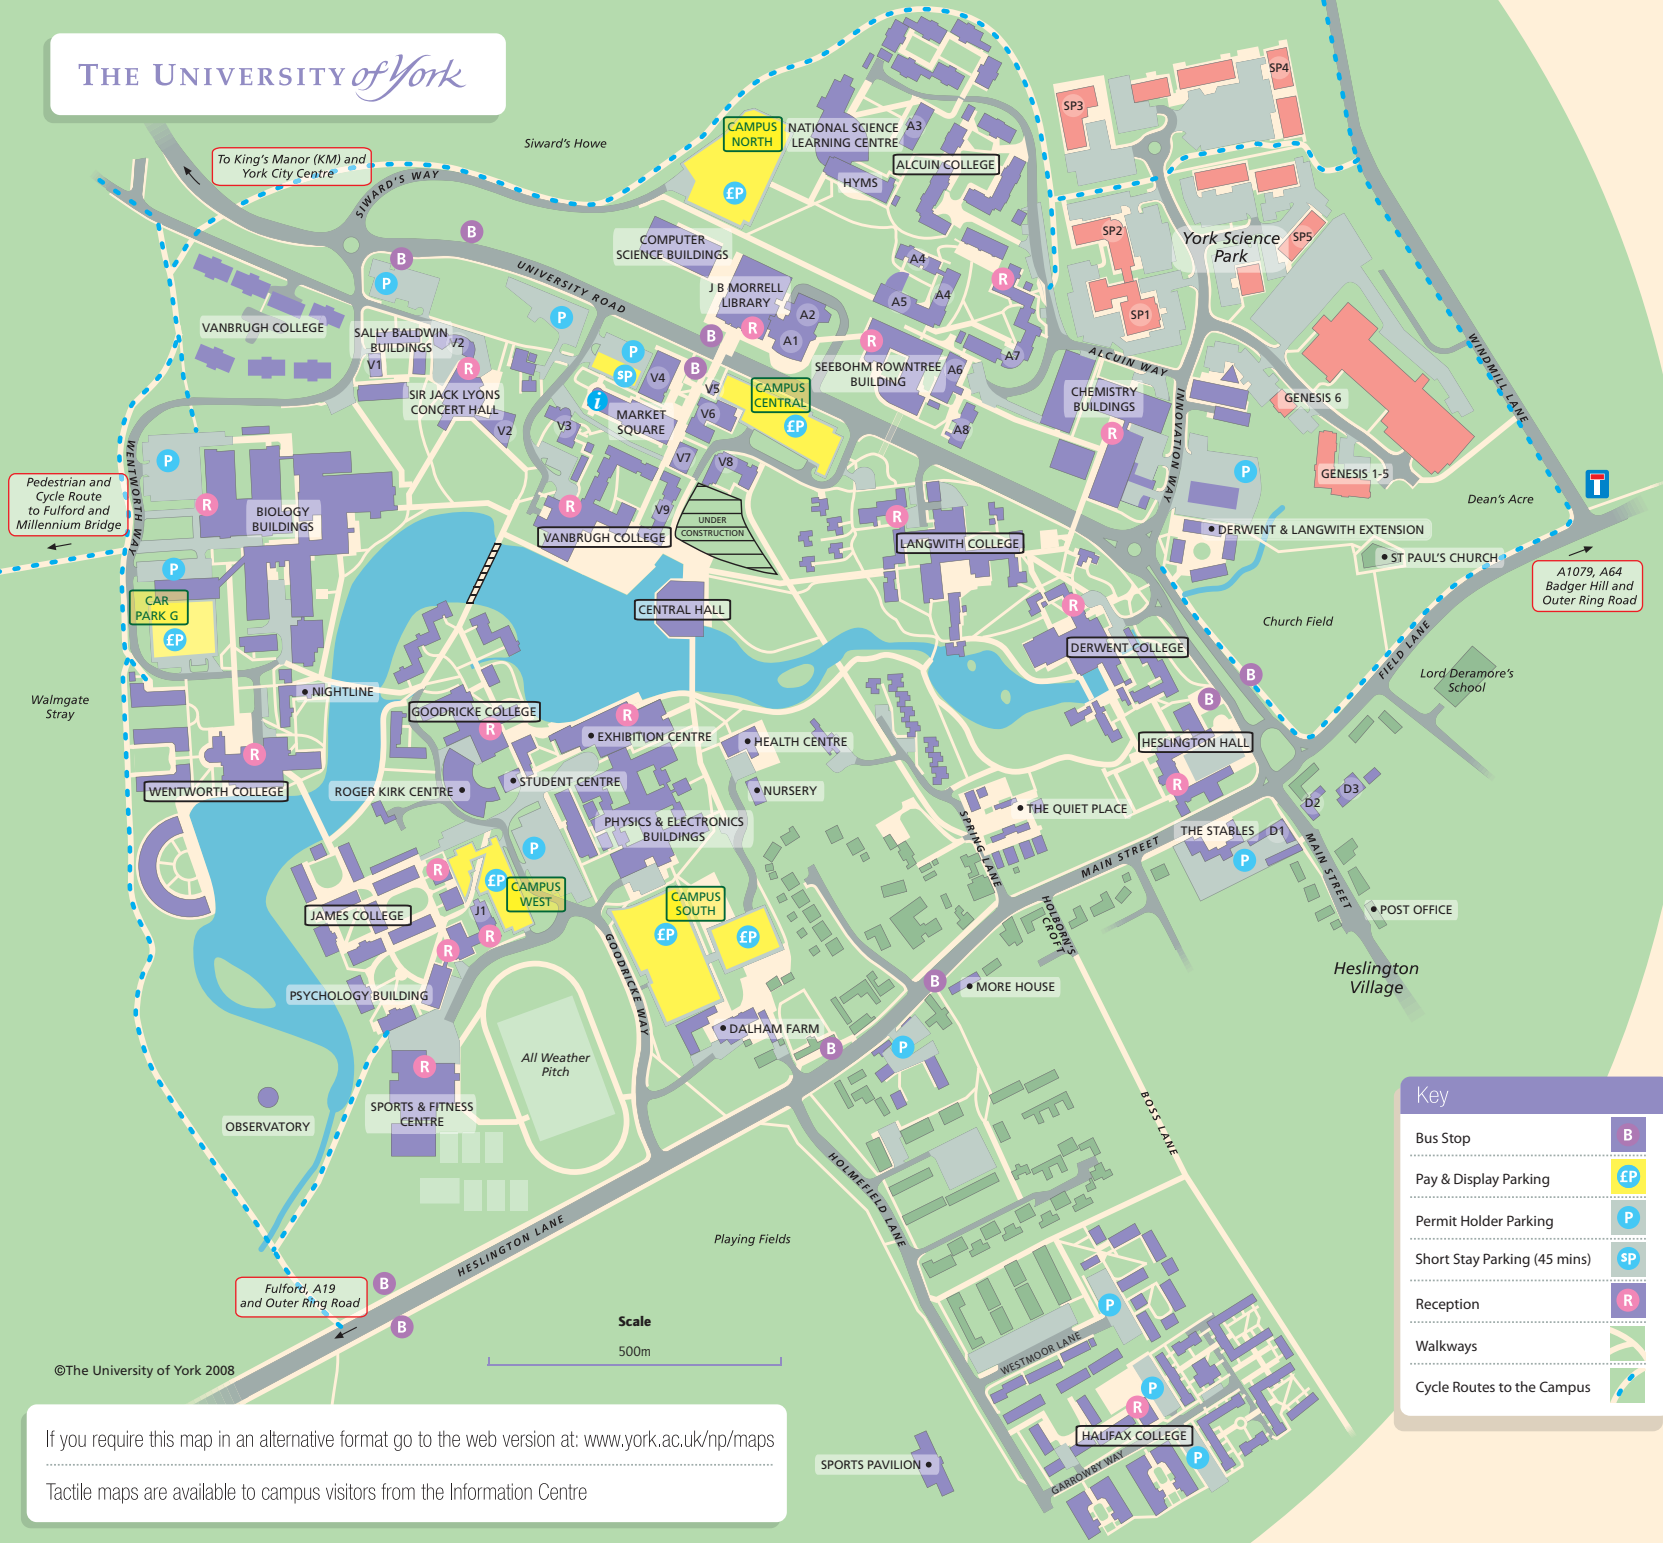

Main buildings eg **Central Hall** are marked on the map in full
 Departments, offices, services and businesses are keyed according to which main building/buildings they are in or their college area eg **A5** indicates a building near Alcuin College.

Key

Bus Stop	B
Pay & Display Parking	EP
Permit Holder Parking	P
Short Stay Parking (45 mins)	SP
Reception	R
Walkways	
Cycle Routes to the Campus	

©The University of York 2008

If you require this map in an alternative format go to the web version at: www.york.ac.uk/np/maps

Tactile maps are available to campus visitors from the Information Centre